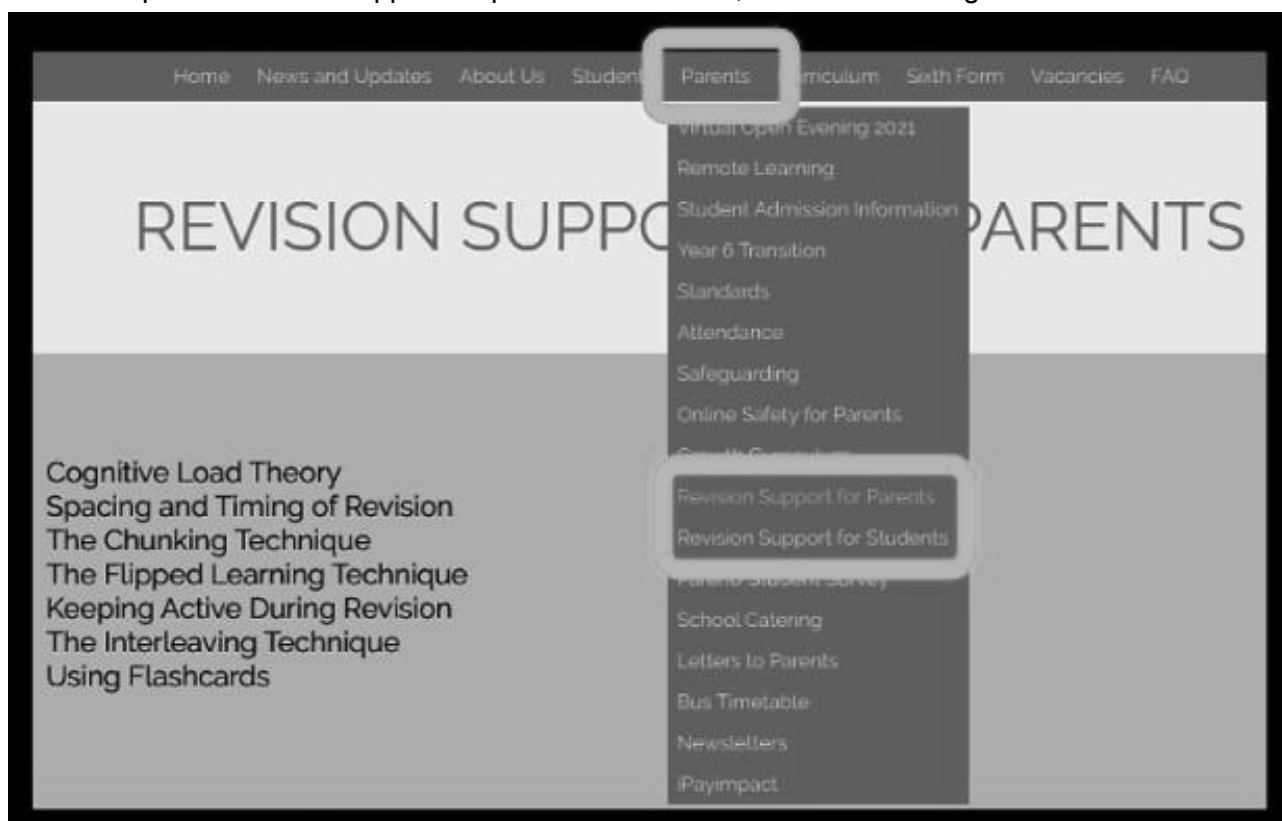

## Revision Support: Parents and Carers

We have specific revision support for parents and carers, accessible through our website.

Each of the above parent/carer support sheets has corresponding student revision support materials available on the Revision Support for Students page.